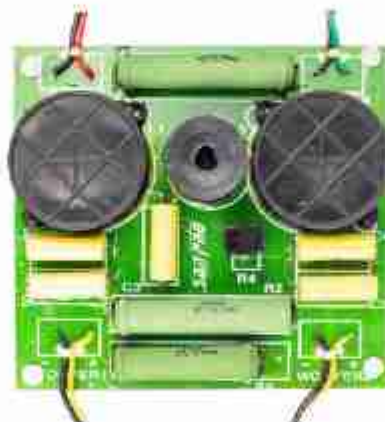

SNT - 1600

Specifications

- 12" 150 W
- 2 wireless mics
- Rechargeable battery
- Wooden cabinet
- Built In MP3 Player with Bluetooth/USB/MMC/SD & Remote Control

REGULAR NETWORKS

D20

D26

D450

D750

D750- PTC

2 WAY 400+450

600Wx2 + 750

3 WAY 2x400 + 450

2x400 + 450 Push
Terminal

SPECIAL NETWORKS

D26

D450